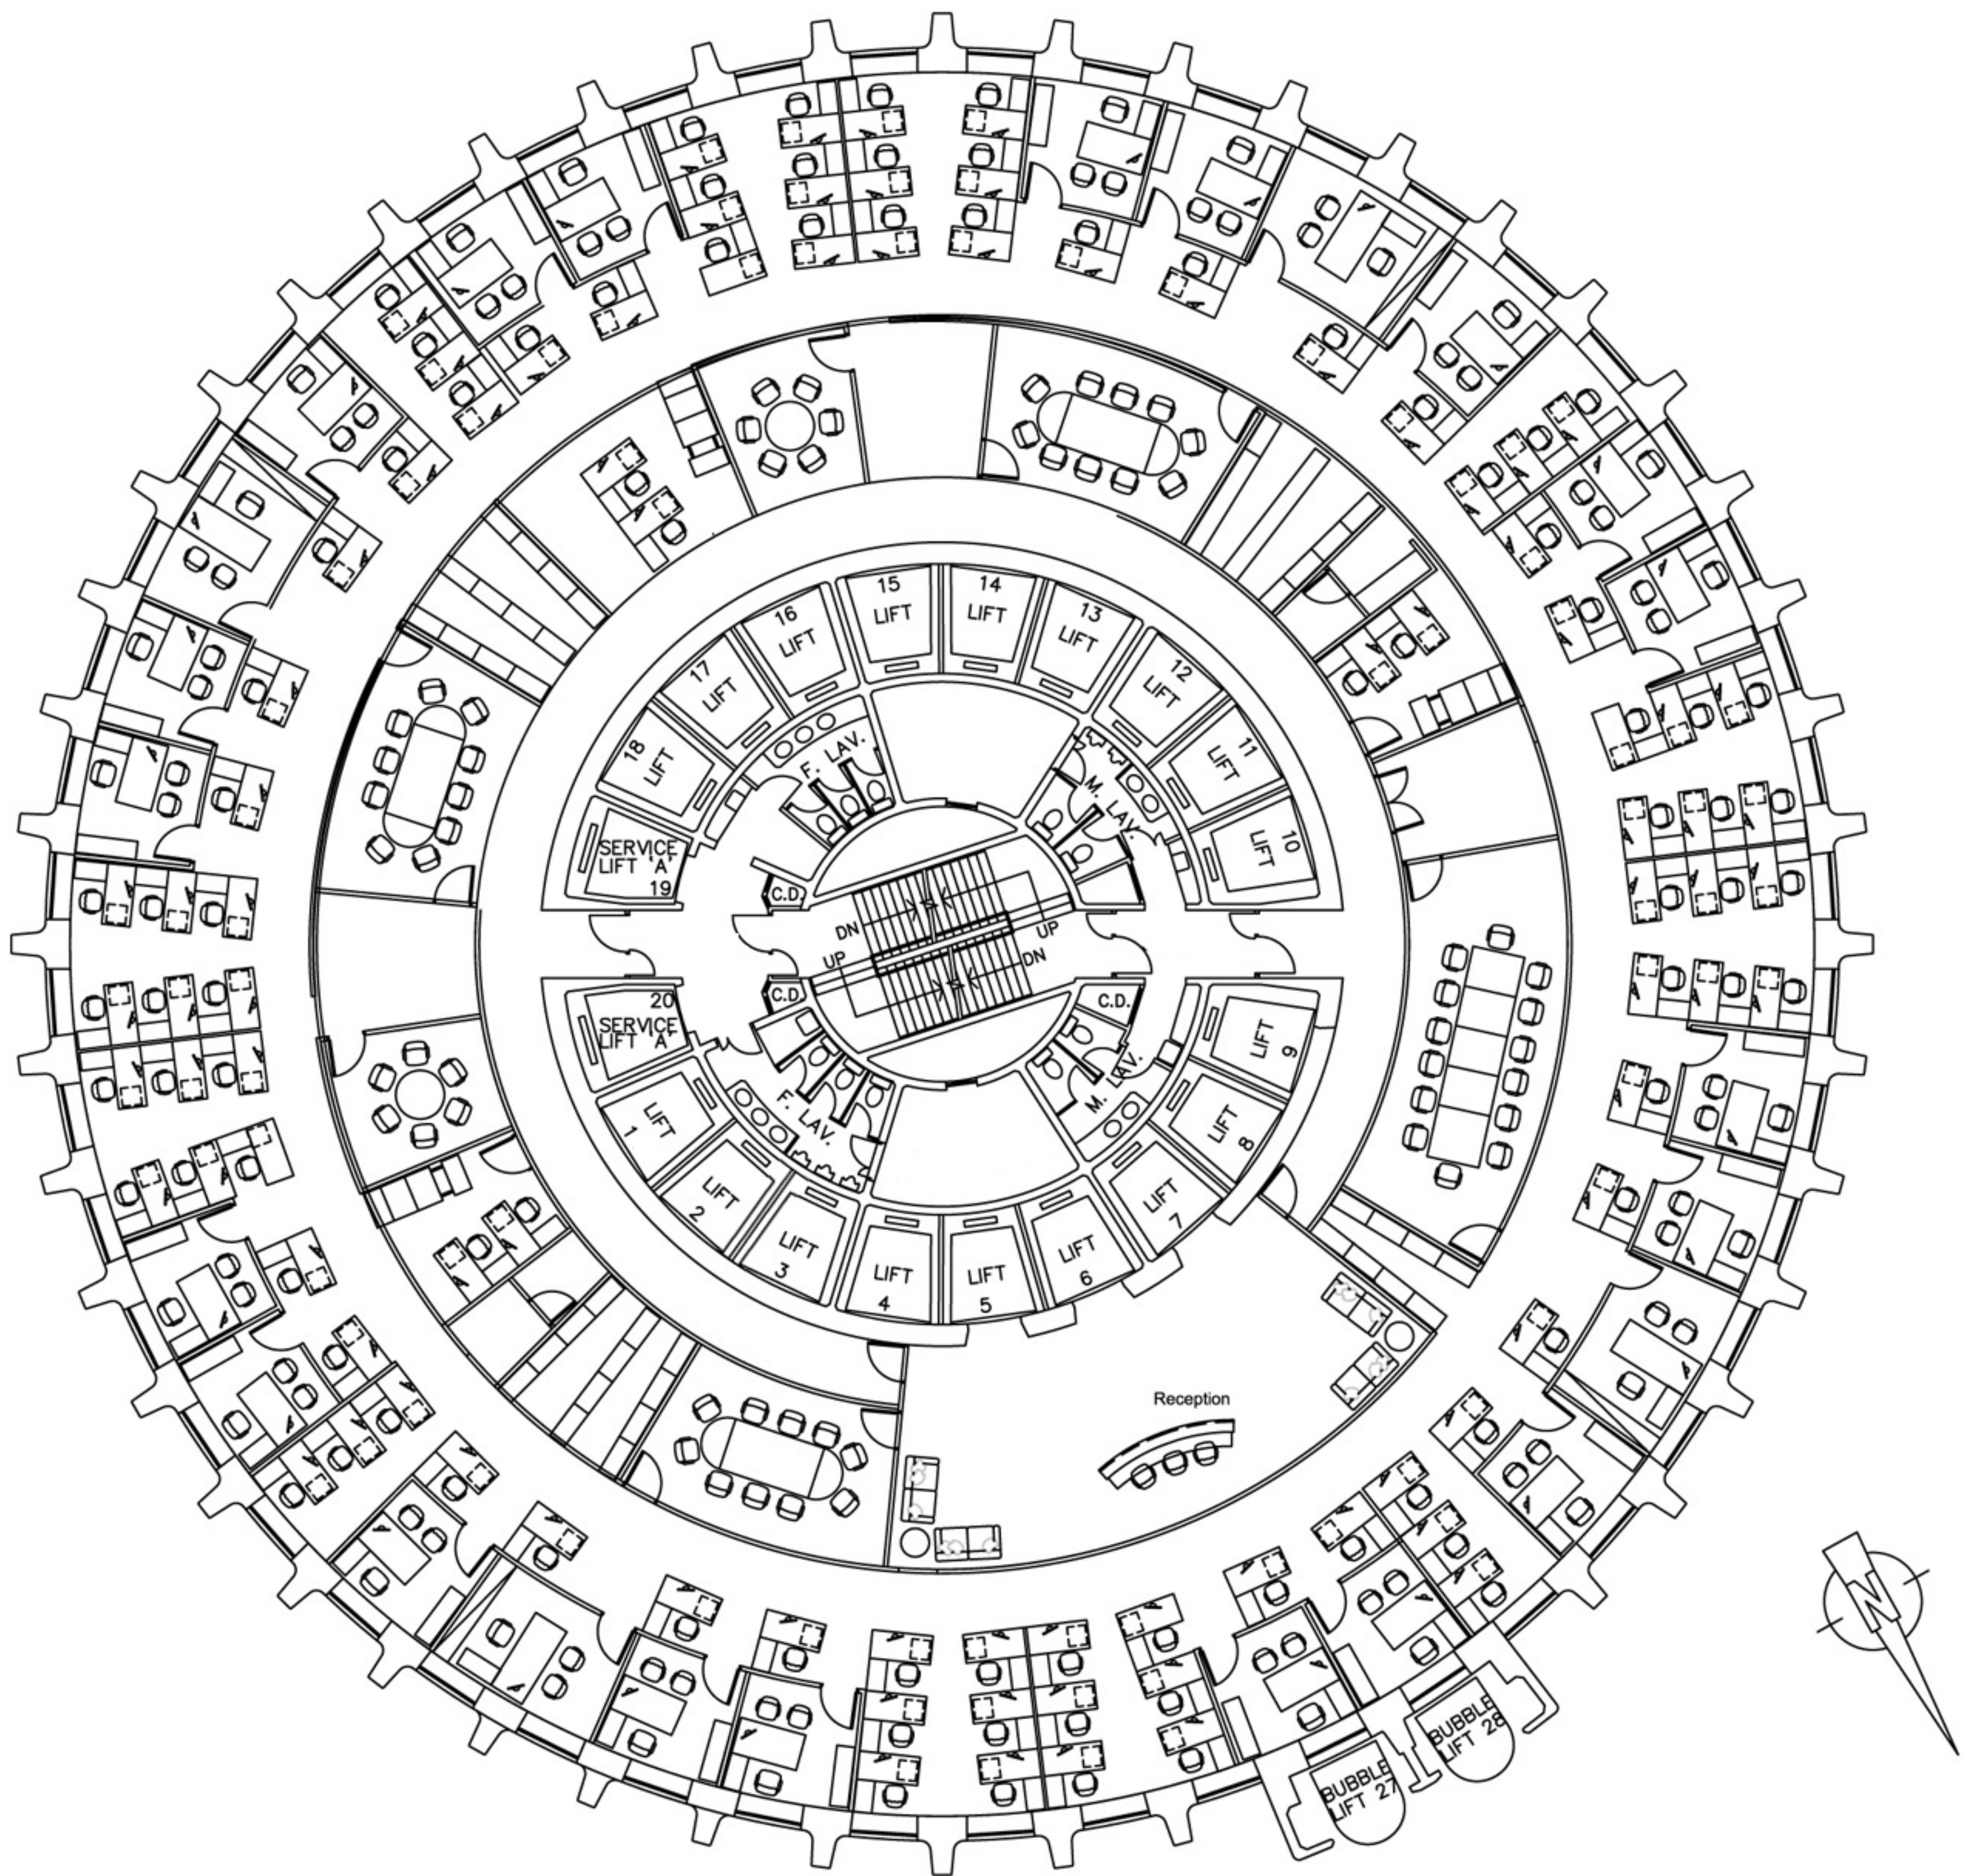

HOPEWELL CENTRE

183 Queen's Road East, Wanchai, Hong Kong

TYPICAL OFFICE LAYOUT PLAN
HOPEWELL CENTRE (FOR REFERENCE ONLY)

TYPICAL FLOOR PLAN
HOPEWELL CENTRE (FOR REFERENCE ONLY)